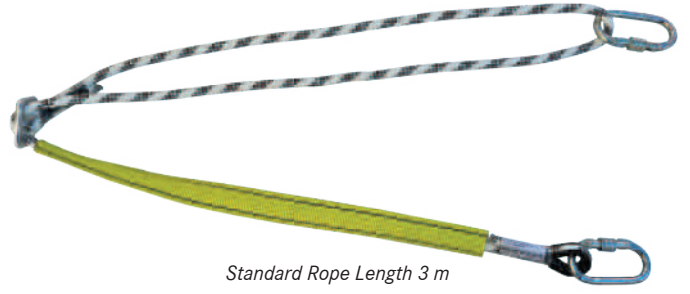

Ki 244-K Adjustable Positioning Rope with Sleeve and Double Carabiners

Standard Rope Length 3 m

WEIGHT	MATERIAL	STANDART
790 gr	12 mm Polyester Static Rope + Rope Protector Sleeve + 2 Carabiners + Adjustment Iron	EN 354 - EN 362