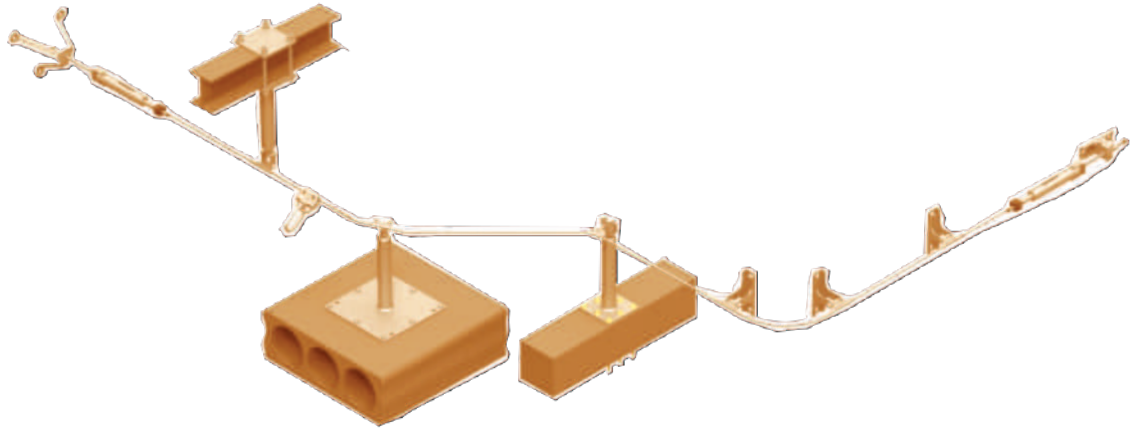

KY 4000 Horizontal Lifeline

MATERIAL	SIZE	STANDART
Stainless	mt	EN 353 - 1