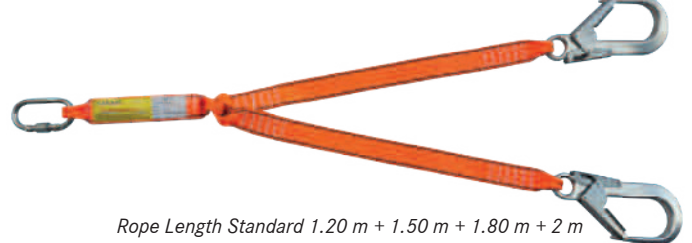

## KA 341-A Shock Absorbing Double Leg Static Rope with Carabiner and 63 mm Aluminum Hooks

Rope Length Standard 1.20 m + 1.50 m + 1.80 m + 2 m

WEIGHT	MATERIAL	STANDART
1751 gr	12 mm Polyester Static Rope + Shock Absorber + Carabiner + 2 Double-Locking Large Hooks	EN 354 - EN 355 EN 362

## KA 341-BA Shock Absorbing Double Leg Static Rope with Carabiner and 110 mm Large Aluminum Hooks

Rope Length Standard 1.20 m + 1.50 m + 1.80 m + 2 m

WEIGHT	MATERIAL	STANDART
784 gr	12 mm Polyester Static Rope + Shock Absorber + Carabiner + 2 Double-Locking Large Aluminum Hooks	EN 354 - EN 355 EN 362

## KA 361 Shock Absorbing Double Leg - Webbing with Carabiner and Large Hooks

Rope Length Standard 1.20 m + 1.50 m + 1.80 m + 2 m

WEIGHT	MATERIAL	STANDART
1575 gr	45 mm Polyester Webbing + Shock Absorber + 2 Double-Locking Large Hooks	EN 354 - EN 355 EN 362

## KA 361-A Shock Absorbing Double Leg - Webbing with Carabiner and 63 mm Large Aluminum Hooks

Rope Length Standard 1.20 m + 1.50 m + 1.80 m + 2 m

WEIGHT	MATERIAL	STANDART
1569 gr	45 mm Polyester Webbing + Shock Absorber + 2 Double-Locking Large Aluminum Hooks	EN 354 - EN 355 EN 362