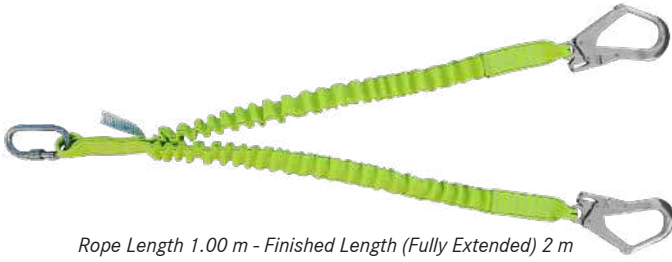

Ki 371 Double Leg Elastic Harness Restraint Rope with Carabiner and Large Hook

Rope Length 1.00 m - Finished Length (Fully Extended) 2 m

WEIGHT	MATERIAL	SIZE	STANDART
1495 gr	45 mm Elastic Polyester Webbing + 2 Large Hooks + 1 Carabiner	2,00 mt	EN 354 - EN 362

Ki 393 Elastic Harness Restraint Rope with Double Carabiners

Rope Length 1.00 m - Finished Length (Fully Extended) 2 m

WEIGHT	MATERIAL	SIZE	STANDART
539 gr	45 mm Elastic Polyester Webbing + 2 Carabiners	2,00 mt	EN 354 - EN 362

Ki 397 Elastic Harness Restraint Rope with Carabiner and Small Hook

Rope Length 1.00 m - Finished Length (Fully Extended) 2 m

WEIGHT	MATERIAL	SIZE	STANDART
559 gr	45 mm Elastic Polyester Webbing + Small Hook + Carabiner	2,00 mt	EN 354 - EN 362

Ki 398-A Elastic Harness Restraint Rope with Carabiner and 63 mm Large Aluminum Hook

WEIGHT	MATERIAL	SIZE	STANDART
835 gr	45 mm Elastic Polyester Webbing + Large Aluminum Hook + Carabiner	2,00 mt	EN 354 - EN 362

Ki 391 Elastic Harness Restraint Rope

WEIGHT	MATERIAL	SIZE	STANDART
175 gr	45 mm Elastic Polyester Webbing	2,00 mt	EN 354

Ki 395 Elastic Harness Restraint Rope with Double Small Hooks

Rope Length 1.00 m - Finished Length (Fully Extended) 2 m

WEIGHT	MATERIAL	SIZE	STANDART
580 gr	45 mm Elastic Polyester Webbing + 2 Small Hooks	2,00 mt	EN 354 - EN 362

Ki 398 Elastic Harness Restraint Rope with Carabiner and Large Hook

WEIGHT	MATERIAL	SIZE	STANDART
838 gr	45 mm Elastic Polyester Webbing + Large Hook + Carabiner	2,00 mt	EN 354 - EN 362

Ki 399 Elastic Harness Restraint Rope with Small Hook and Large Hook

WEIGHT	MATERIAL	SIZE	STANDART
858 gr	45 mm Elastic Polyester Webbing + Large Hook + Small Hook	2,00 mt	EN 354 - EN 362