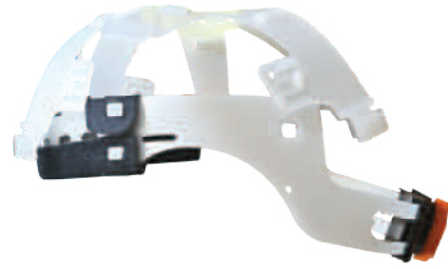

COMPATIBLE HELMET	MATERIAL	LOCK-SYS.	STANDART
KB 505 - KB 580	Polyethylene	Flat	EN 397

**KB 588** Adjustable Spare Liner (for Non-Vented Helmets)

COMPATIBLE HELMET	MATERIAL	LOCK-SYS.	STANDART
KB 505 - KB 580	Polyethylene	Adjustable with Screw	EN 397