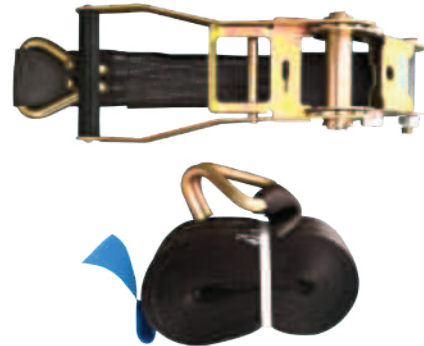

KS 11 10 m Black Seatbelt Tensioning Strap (Tensioning Rope)

WEIGHT	MATERIAL	LENGTH	COLOR
1507 gr	Polyester	10 mt	Black