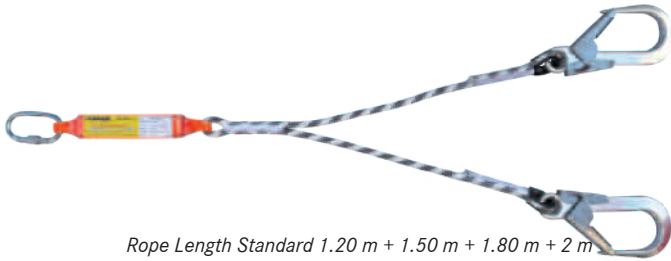

## KA 388 Shock Absorbing Single Rope Static Rope with Carabiner and Large Hooks

Rope Length Standard 1.20 m + 1.50 m + 1.80 m + 2 m

WEIGHT	MATERIAL	STANDART
1085 gr	12 mm Polyester Static Rope + Shock Absorber + Carabiner + Large Hook	EN 354 - EN 355 EN 362

## KA 389 Shock Absorbing Single Rope Static Rope with Small and Large Hooks

Rope Length Standard 1.20 m + 1.50 m + 1.80 m + 2 m

WEIGHT	MATERIAL	STANDART
1105 gr	12 mm Polyester Static Rope + Shock Absorber + Small Hook + Large Hook	EN 354 - EN 355 EN 362

## KA 341 Shock Absorbing Double Leg Static Rope with Carabiner and Large Hooks

Rope Length Standard 1.20 m + 1.50 m + 1.80 m + 2 m

WEIGHT	MATERIAL	STANDART
1758 gr	12 mm Polyester Static Rope + Shock Absorber + Carabiner + 2 Double-Locking Large Hooks	EN 354 - EN 355 EN 362

## KA 341-A Shock Absorbing Double Leg Static Rope with Carabiner and 63 mm Aluminum Hooks

Rope Length Standard 1.20 m + 1.50 m + 1.80 m + 2 m

WEIGHT	MATERIAL	STANDART
1751 gr	12 mm Polyester Static Rope + Shock Absorber + Carabiner + 2 Double-Locking Large Hooks	EN 354 - EN 355 EN 362