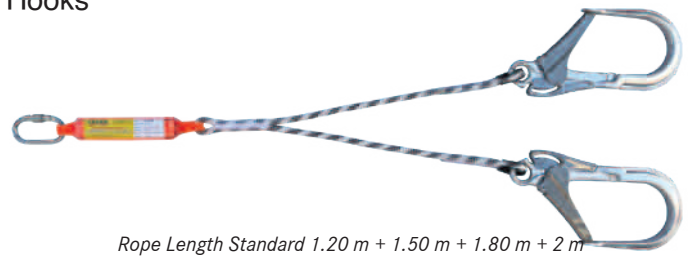

## KA 389 Shock Absorbing Single Rope Static Rope with Small and Large Hooks

Rope Length Standard 1.20 m + 1.50 m + 1.80 m + 2 m

WEIGHT	MATERIAL	STANDART
1105 gr	12 mm Polyester Static Rope + Shock Absorber + Small Hook + Large Hook	EN 354 - EN 355 EN 362

## KA 341 Shock Absorbing Double Leg Static Rope with Carabiner and Large Hooks

Rope Length Standard 1.20 m + 1.50 m + 1.80 m + 2 m

WEIGHT	MATERIAL	STANDART
1758 gr	12 mm Polyester Static Rope + Shock Absorber + Carabiner + 2 Double-Locking Large Hooks	EN 354 - EN 355 EN 362

## KA 341-A Shock Absorbing Double Leg Static Rope with Carabiner and 63 mm Aluminum Hooks

Rope Length Standard 1.20 m + 1.50 m + 1.80 m + 2 m

WEIGHT	MATERIAL	STANDART
1751 gr	12 mm Polyester Static Rope + Shock Absorber + Carabiner + 2 Double-Locking Large Hooks	EN 354 - EN 355 EN 362

## KA 341-BA Shock Absorbing Double Leg Static Rope with Carabiner and 110 mm Large Aluminum Hooks

Rope Length Standard 1.20 m + 1.50 m + 1.80 m + 2 m

WEIGHT	MATERIAL	STANDART
784 gr	12 mm Polyester Static Rope + Shock Absorber + Carabiner + 2 Double-Locking Large Aluminum Hooks	EN 354 - EN 355 EN 362