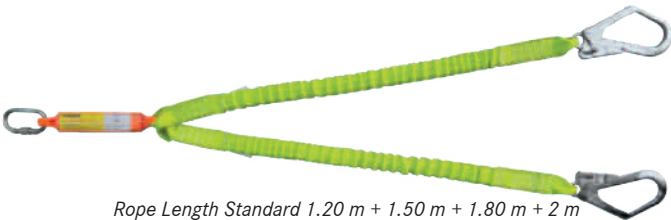

KA 371 Shock Absorbing Elastic Double Leg with Carabiner and Large Hooks

Rope Length Standard 1.20 m + 1.50 m + 1.80 m + 2 m

WEIGHT	MATERIAL	STANDART
1730 gr	45 mm Elastic Polyester Webbing + Shock Absorber + Carabiner + 2 Double-Locking Large Hooks	EN 354 - EN 355 EN 362