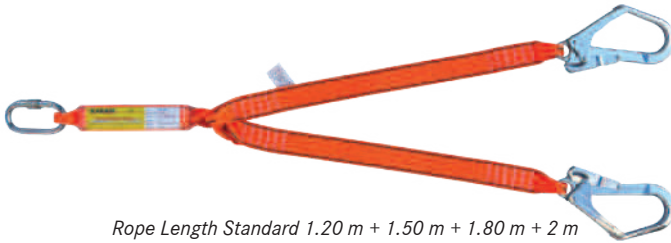

## KA 341 Shock Absorbing Double Leg Static Rope with Carabiner and Large Hooks

Rope Length Standard 1.20 m + 1.50 m + 1.80 m + 2 m

WEIGHT	MATERIAL	STANDART
1758 gr	12 mm Polyester Static Rope + Shock Absorber + Carabiner + 2 Double-Locking Large Hooks	EN 354 - EN 355 EN 362

## KA 341-A Shock Absorbing Double Leg Static Rope with Carabiner and 63 mm Aluminum Hooks

Rope Length Standard 1.20 m + 1.50 m + 1.80 m + 2 m

WEIGHT	MATERIAL	STANDART
1751 gr	12 mm Polyester Static Rope + Shock Absorber + Carabiner + 2 Double-Locking Large Hooks	EN 354 - EN 355 EN 362

## KA 341-BA Shock Absorbing Double Leg Static Rope with Carabiner and 110 mm Large Aluminum Hooks

Rope Length Standard 1.20 m + 1.50 m + 1.80 m + 2 m

WEIGHT	MATERIAL	STANDART
784 gr	12 mm Polyester Static Rope + Shock Absorber + Carabiner + 2 Double-Locking Large Aluminum Hooks	EN 354 - EN 355 EN 362

## KA 361 Shock Absorbing Double Leg - Webbing with Carabiner and Large Hooks

Rope Length Standard 1.20 m + 1.50 m + 1.80 m + 2 m

WEIGHT	MATERIAL	STANDART
1575 gr	45 mm Polyester Webbing + Shock Absorber + 2 Double-Locking Large Hooks	EN 354 - EN 355 EN 362