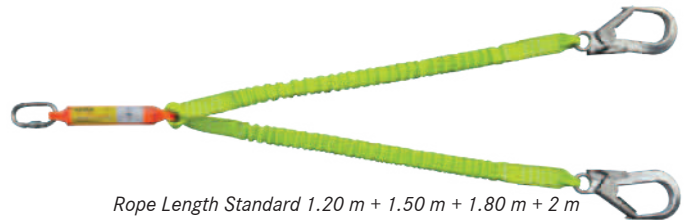

## KA 361 Shock Absorbing Double Leg - Webbing with Carabiner and Large Hooks

Rope Length Standard 1.20 m + 1.50 m + 1.80 m + 2 m

WEIGHT	MATERIAL	STANDART
1575 gr	45 mm Polyester Webbing + Shock Absorber + 2 Double-Locking Large Hooks	EN 354 - EN 355 EN 362

## KA 361-A Shock Absorbing Double Leg - Webbing with Carabiner and 63 mm Large Aluminum Hooks

Rope Length Standard 1.20 m + 1.50 m + 1.80 m + 2 m

WEIGHT	MATERIAL	STANDART
1569 gr	45 mm Polyester Webbing + Shock Absorber + 2 Double-Locking Large Aluminum Hooks	EN 354 - EN 355 EN 362

## KA 371 Shock Absorbing Elastic Double Leg with Carabiner and Large Hooks

Rope Length Standard 1.20 m + 1.50 m + 1.80 m + 2 m

WEIGHT	MATERIAL	STANDART
1730 gr	45 mm Elastic Polyester Webbing + Shock Absorber + Carabiner + 2 Double-Locking Large Hooks	EN 354 - EN 355 EN 362

## KA 371-A Shock Absorbing Elastic Double Leg with Carabiner and 63 mm Aluminum Hooks

Rope Length Standard 1.20 m + 1.50 m + 1.80 m + 2 m

WEIGHT	MATERIAL	STANDART
1724 gr	45 mm Elastic Polyester Webbing + Shock Absorber + Carabiner + 2 Double-Locking Large Hooks Aluminum	EN 354 - EN 355 EN 362